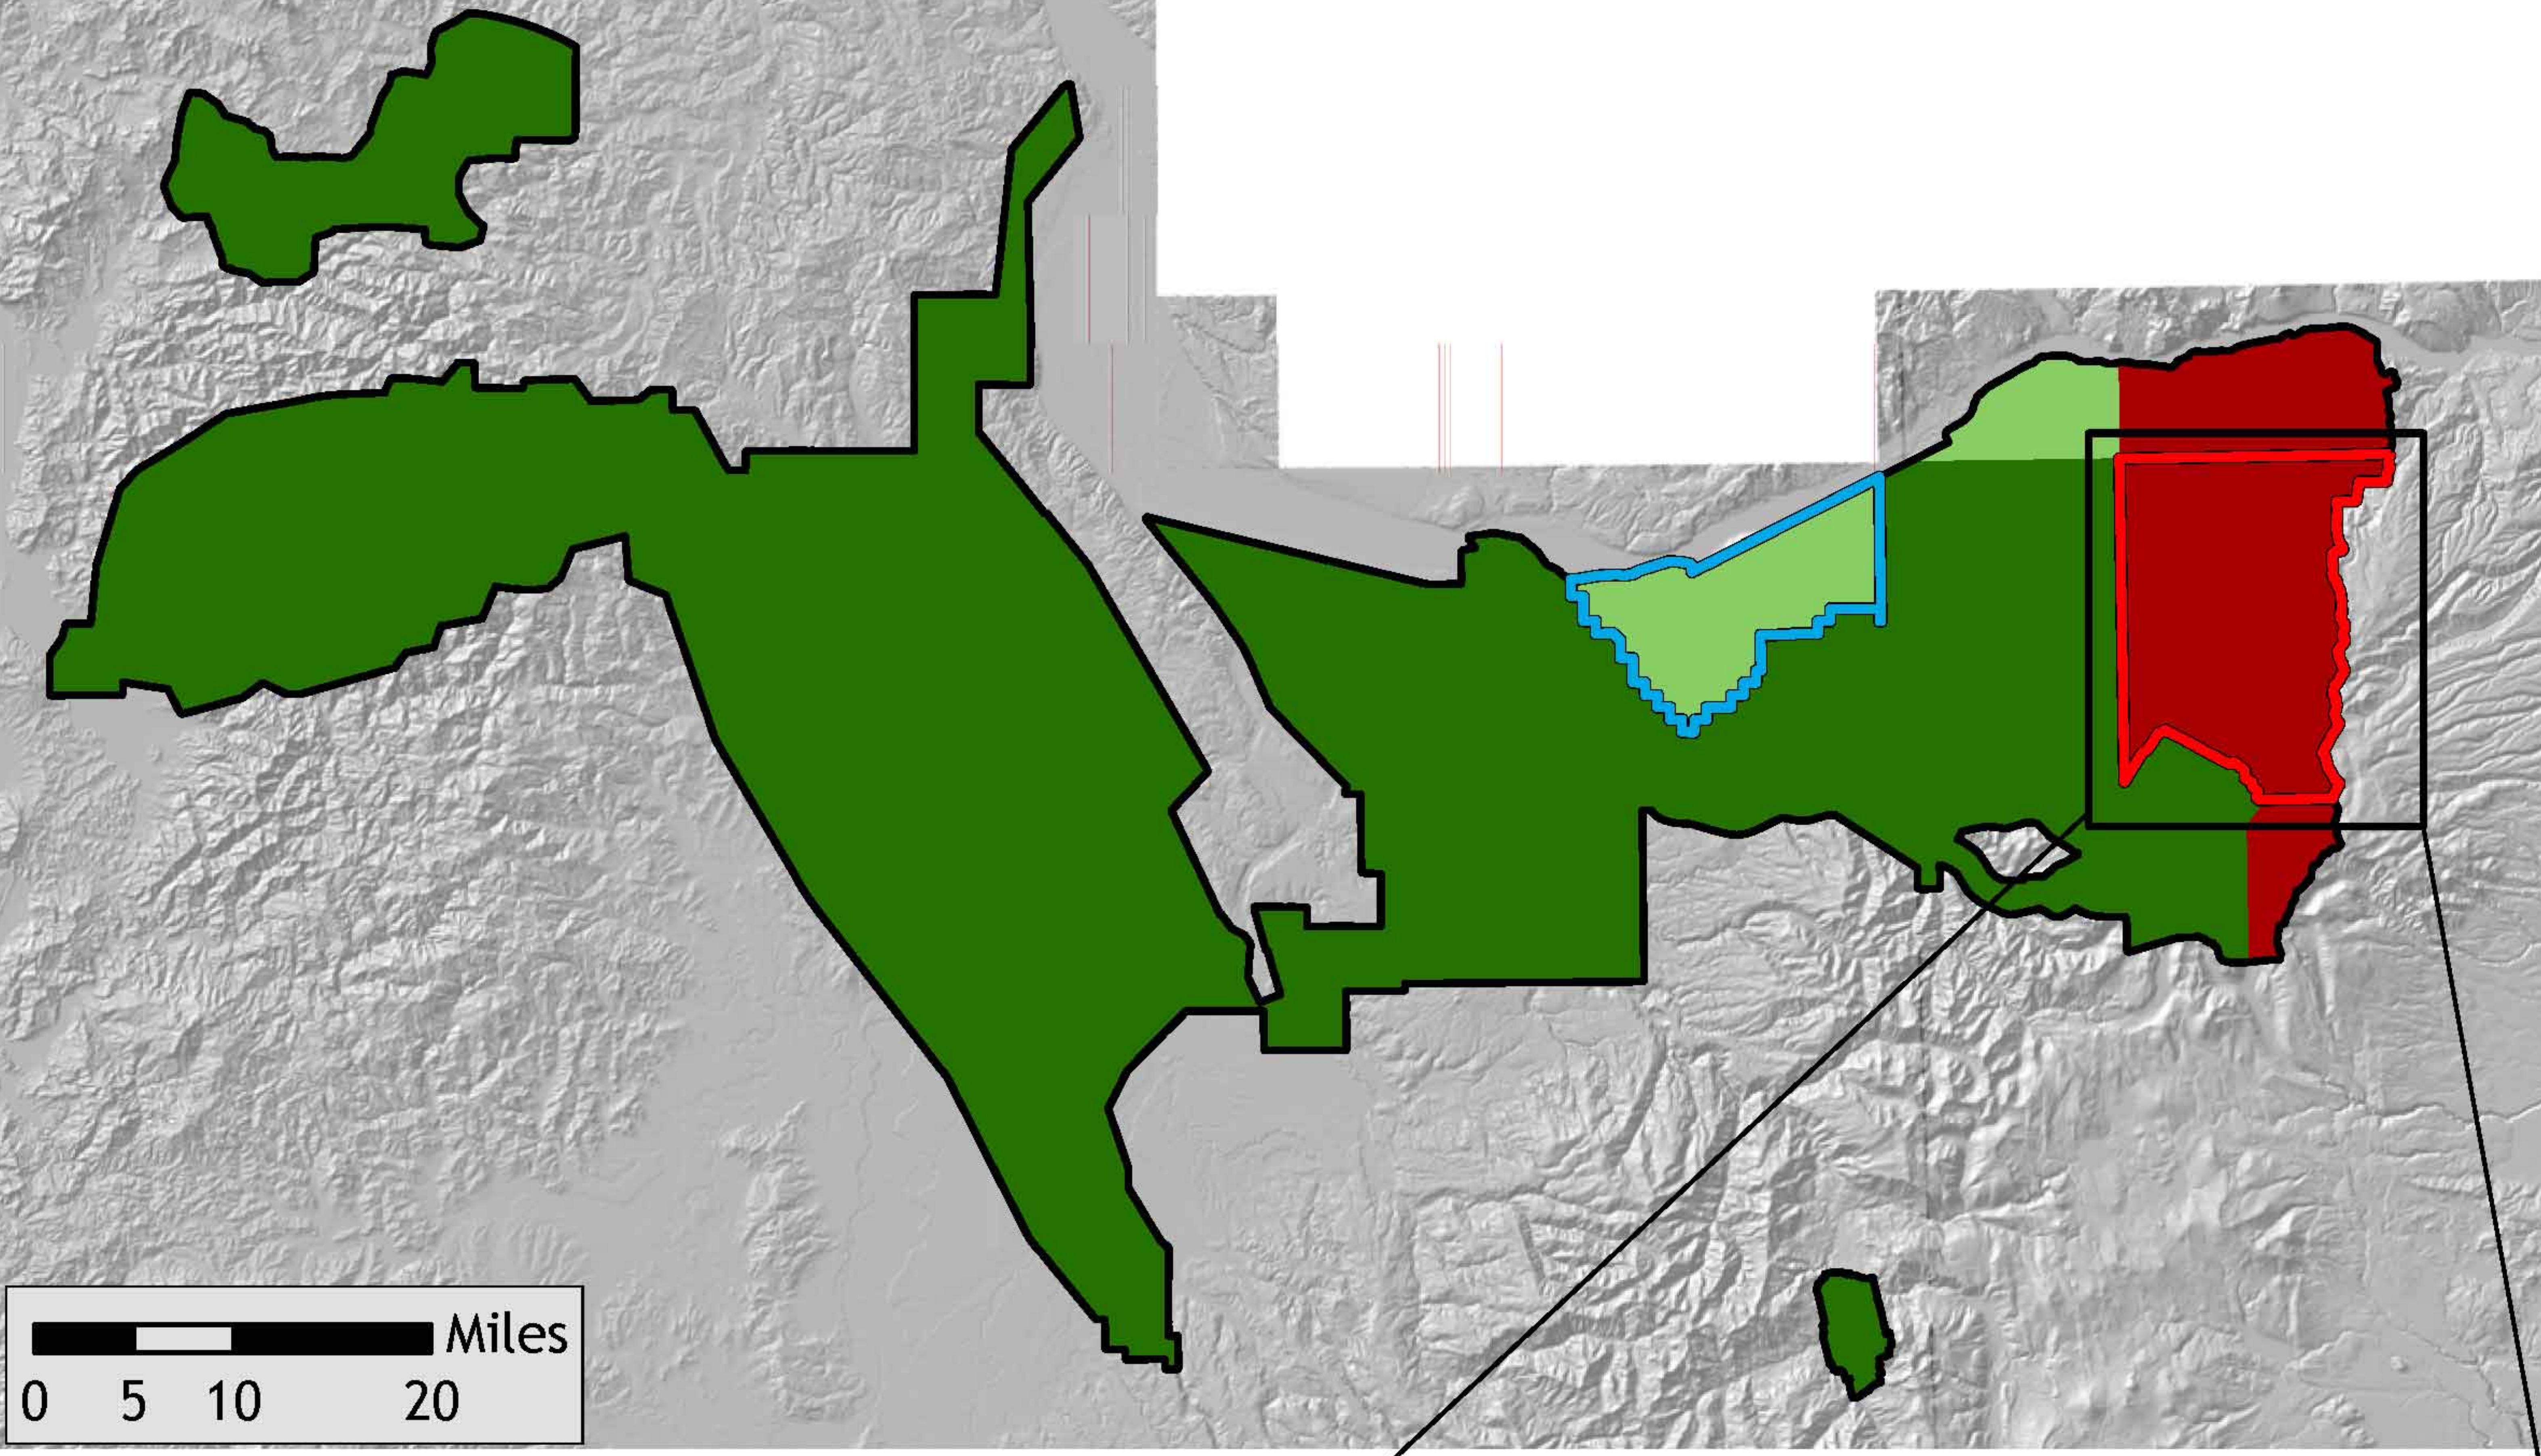

PORTLAND AREA LiDAR

Processing Status

Status Map: May 27, 2009

STUDY AREA

1,549,015 AOI ACRES

INITIAL DELIVERY

COMPLETE = 1,549,015 AOI ACRES

FINAL DELIVERY

COMPLETE = 1,296,483 AOI ACRES

IN PROGRESS = 79,527 AOI ACRES

DELIVERY MADE ON MAY 27, 2009

INITIAL DELIVERY = 110,883 AOI ACRES

UPCOMING DELIVERY ON MAY 29, 2009

FINAL DELIVERY = 56,364 AOI ACRES