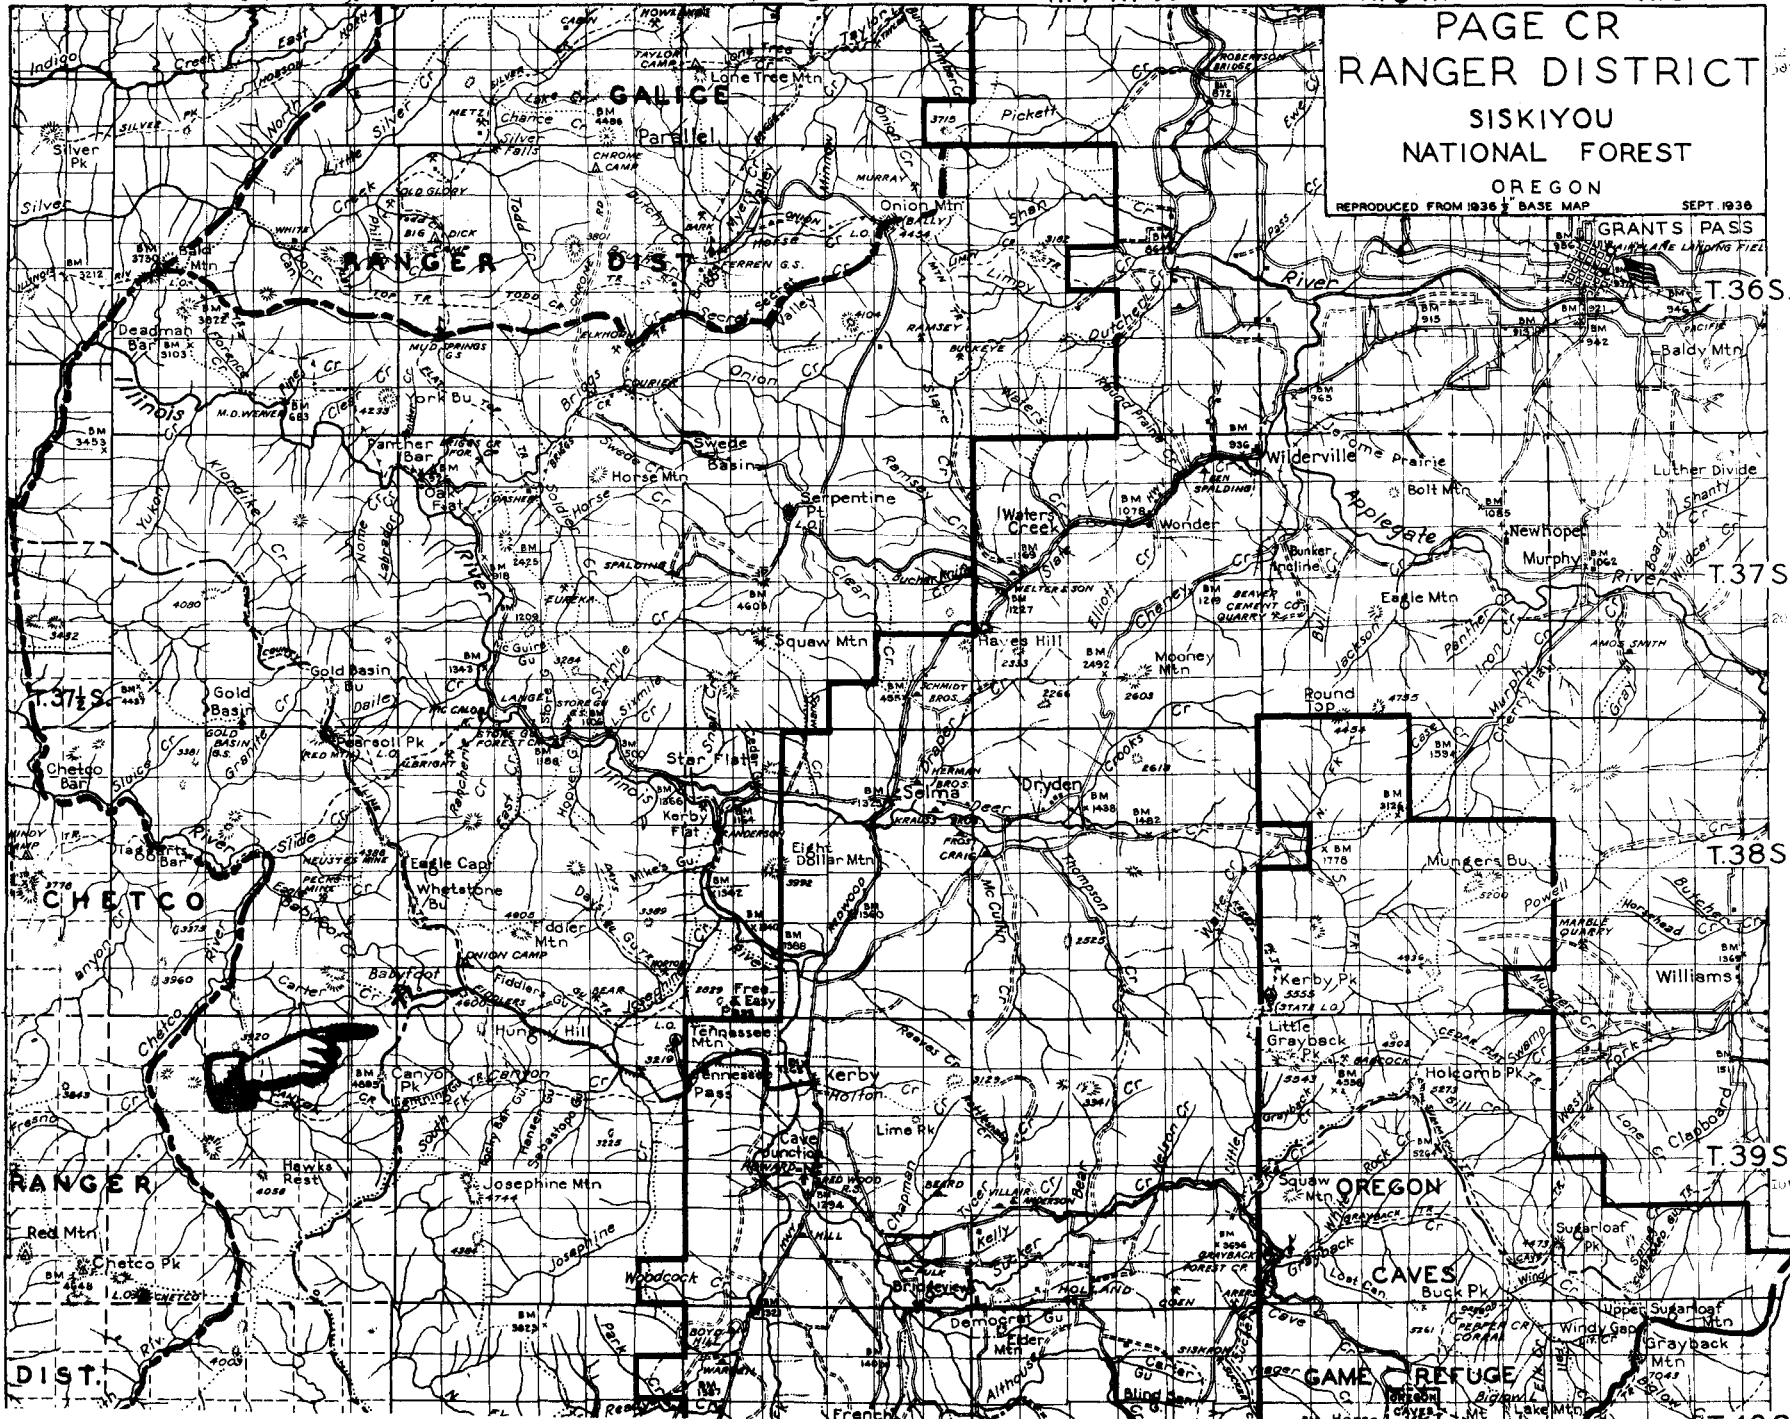

Homer Claims

R.10W. 50' R.9W. 40' R.8W. R.7W. 125 50' R.6W. 20' R.5W.

PAGE CR
RANGER DISTRICT
SISKIYOU
NATIONAL FOREST
OREGON

REPRODUCED FROM 1936 BASE MAP

SEPT. 1936

DIST.

OREGON

CAVES

GAME REFUGE

T.40S