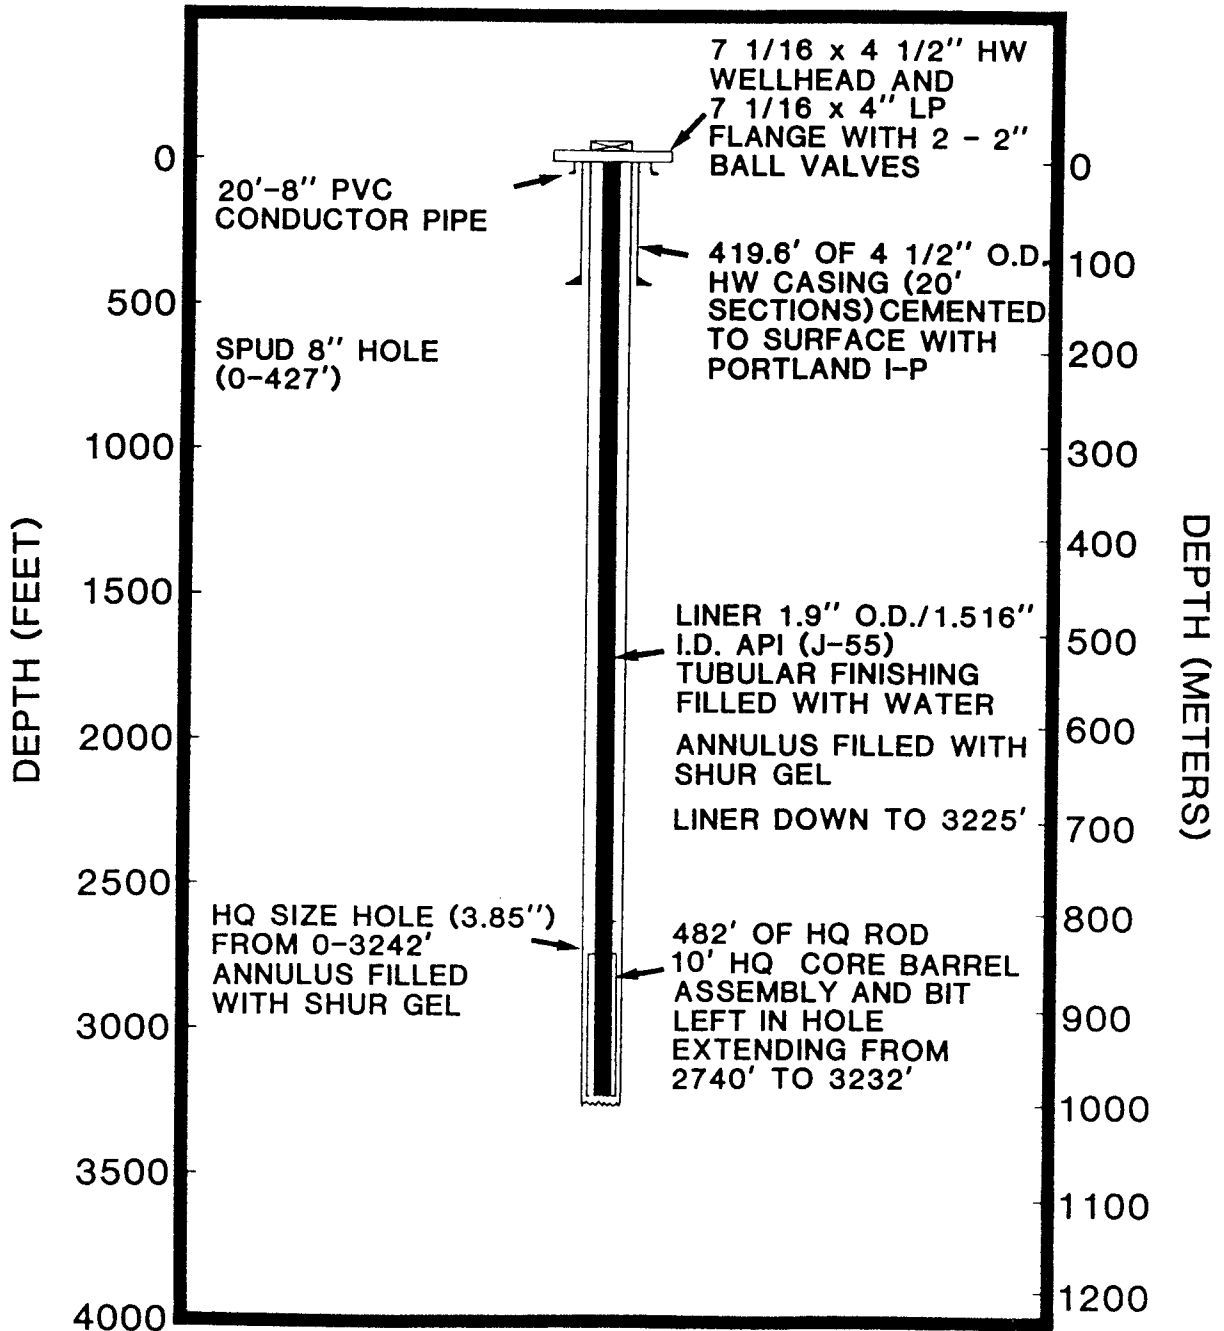

CORE HOLE GEO N-5

CASING SCHEMATIC

NEWBERRY VOLCANO, OREGON

(NO HORIZONTAL SCALE)

(NO HORIZONTAL SCALE)